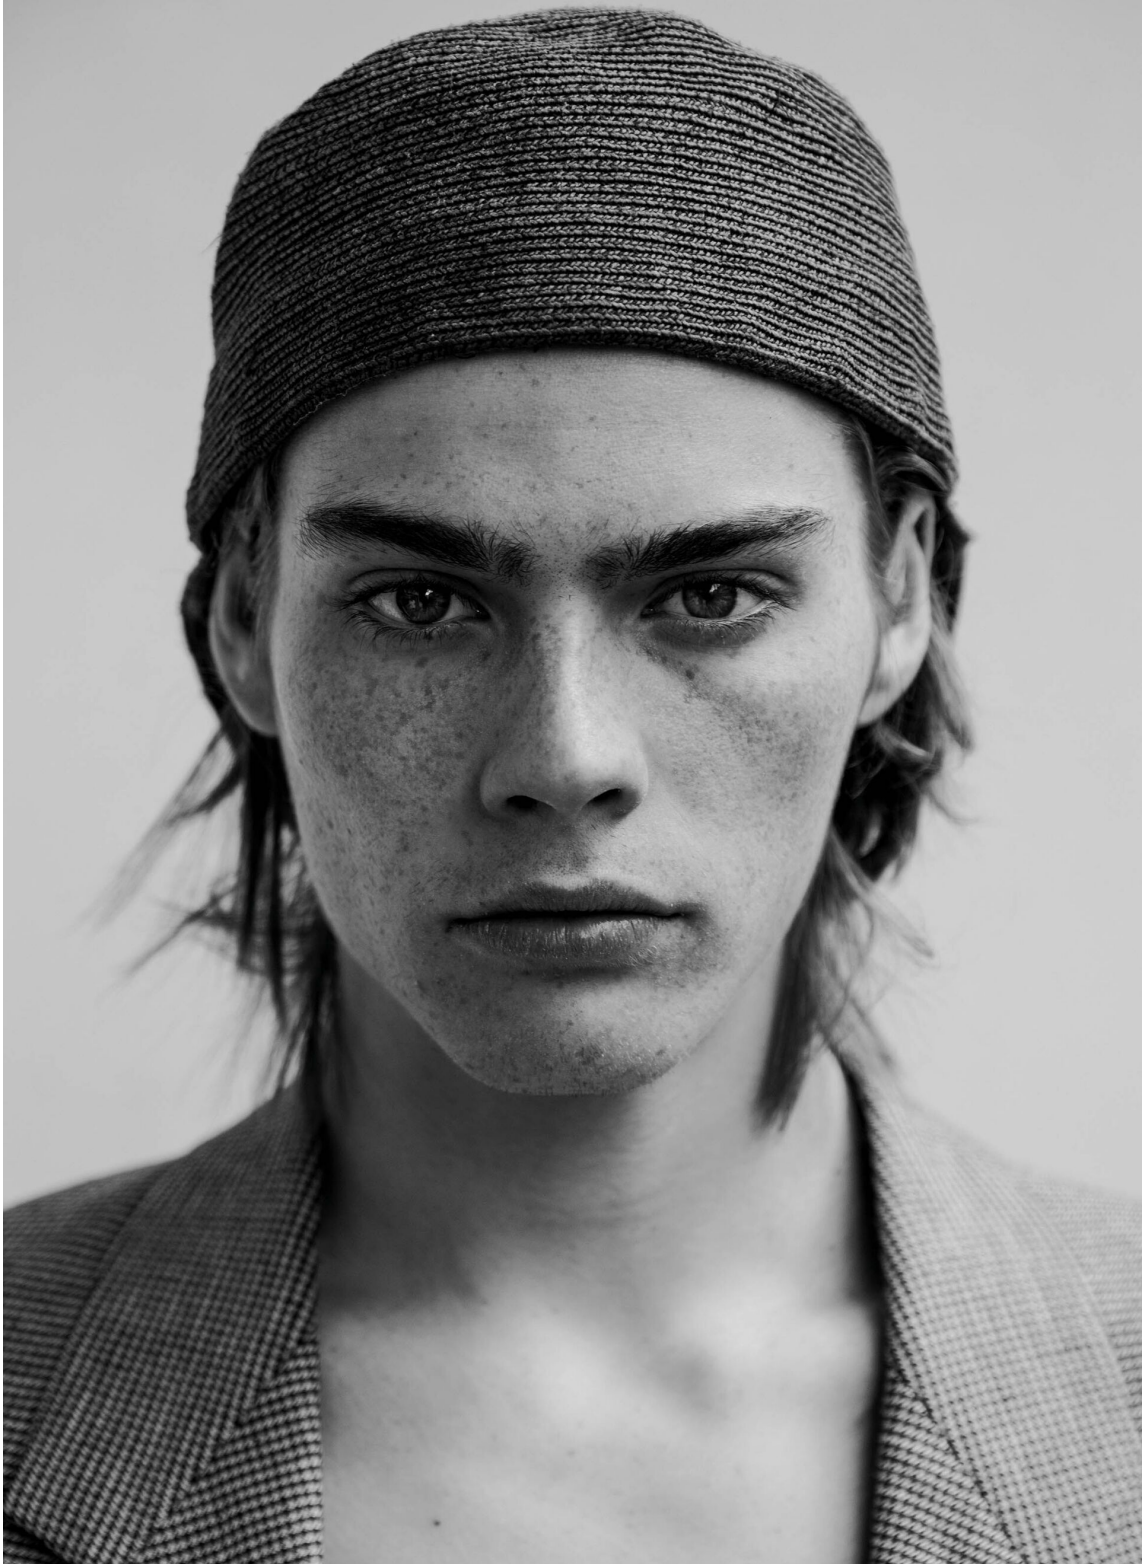

SAVA

height 6'1.5 · bust 36" · waist 28.5" · hips 36" · suit 48
shoes size 44 EU/13 US/10 UK · hair dark blonde · eyes blue-green