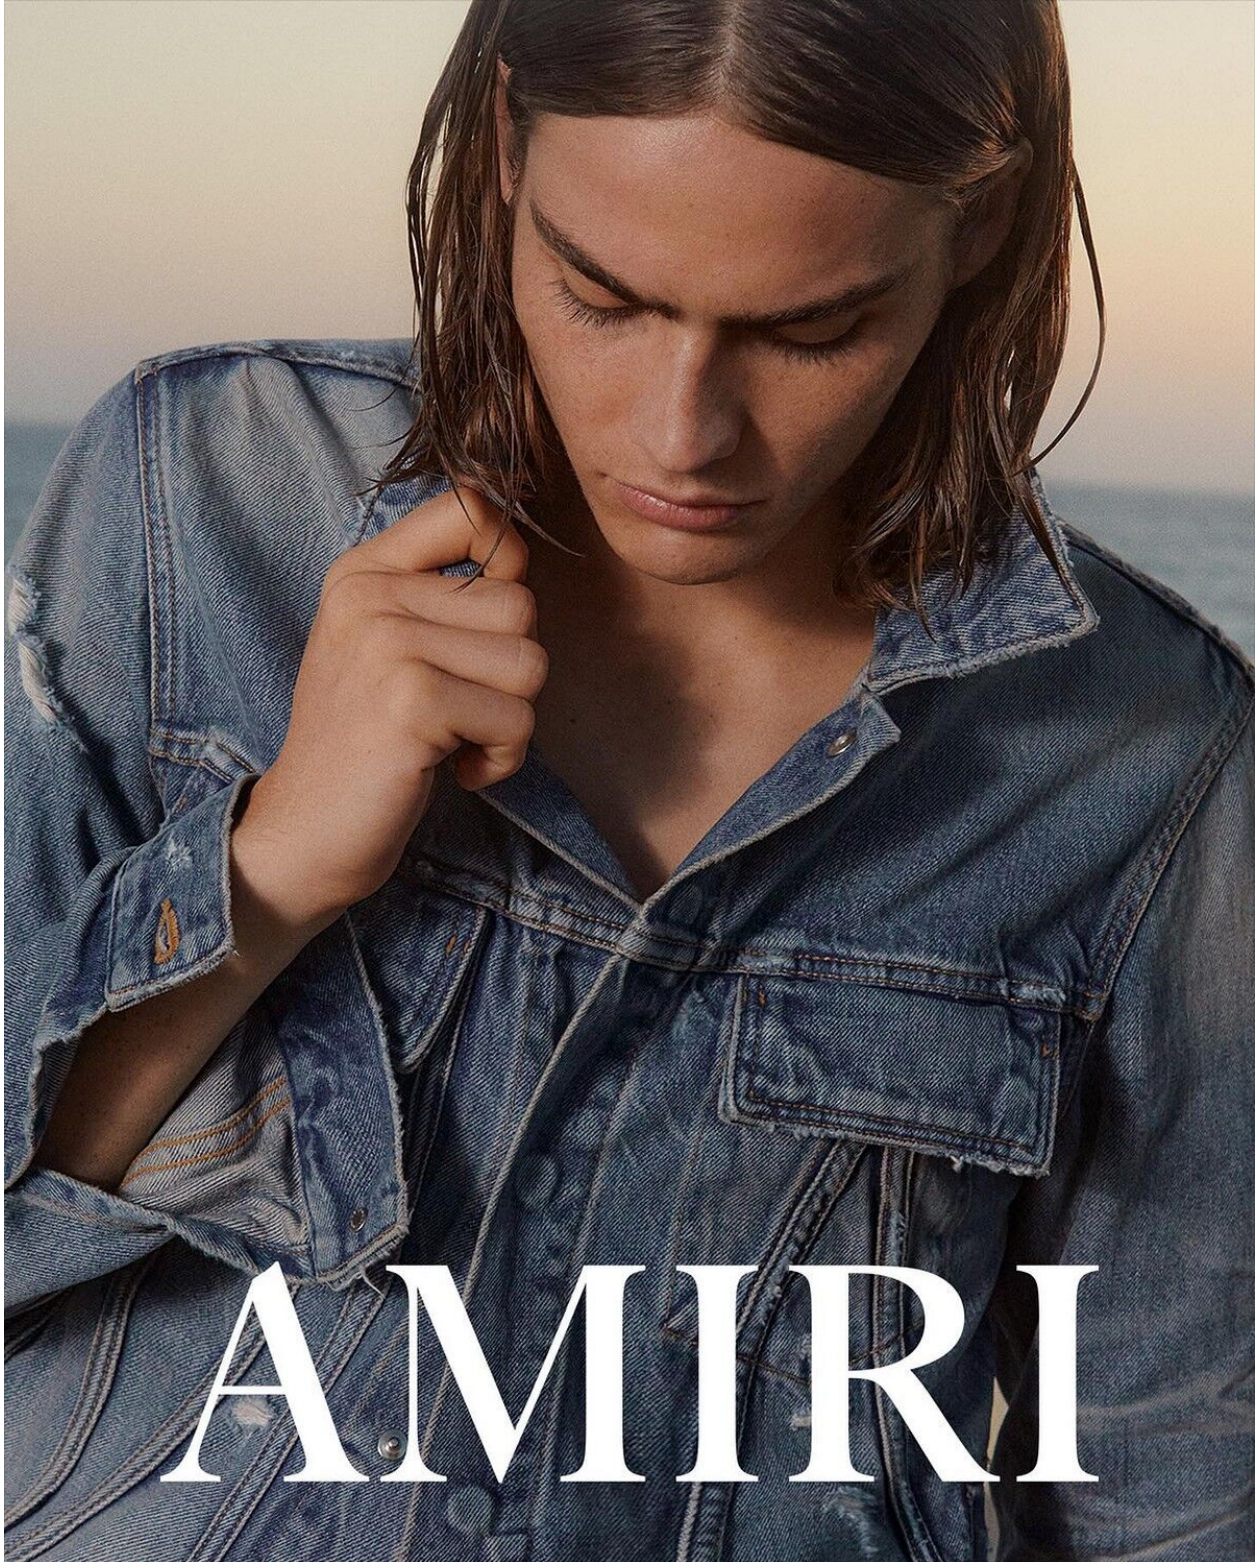

SAVA

height 6'1.5 · bust 36" · waist 28.5" · hips 36" · suit 48
shoes size 44 EU/13 US/10 UK · hair dark blonde · eyes blue-green

MGM
MODELS