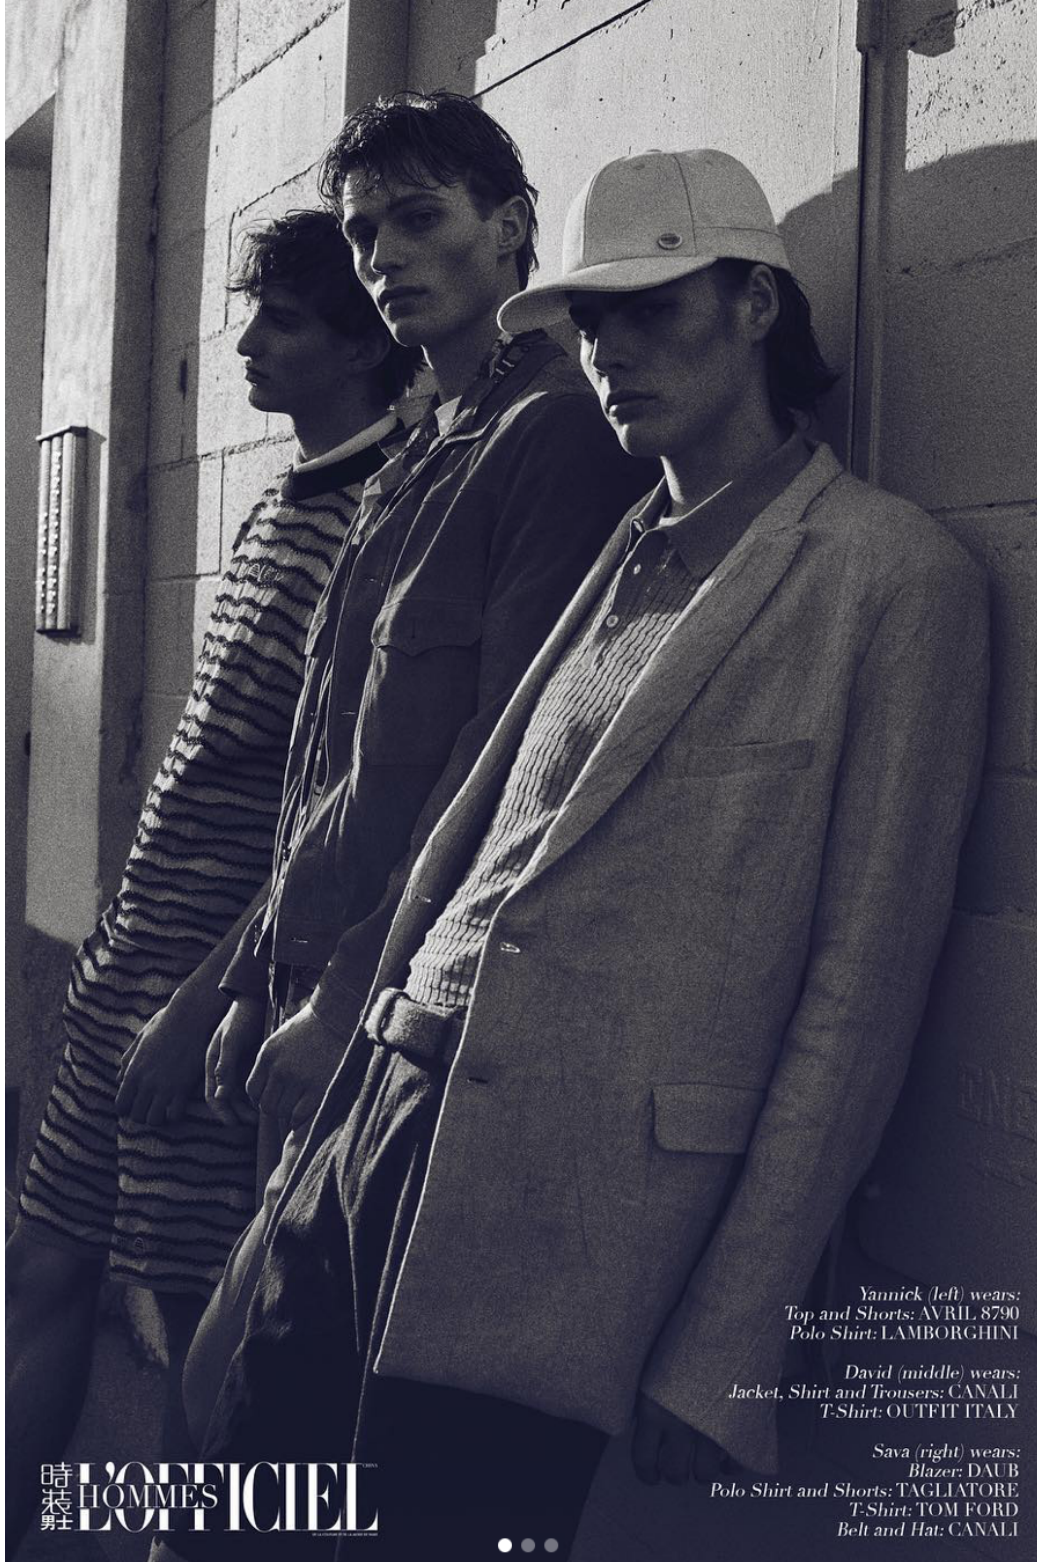

SAVA

height 6'1.5 · bust 36" · waist 28.5" · hips 36" · suit 48
shoes size 44 EU/13 US/10 UK · hair dark blonde · eyes blue-green

Yannick (left) wears:
Top and Shorts: AVRIL 8790
Polo Shirt: LAMBORGHINI

David (middle) wears:
Jacket, Shirt and Trousers: CANALI
T-Shirt: OUTFIT ITALY

Sava (right) wears:
Blazer: DAUB
Polo Shirt and Shorts: TAGLIATORE
T-Shirt: TOM FORD
Belt and Hat: CANALI

時裝駐 L'OFFICIEL HOMMES

MGM
MODELS